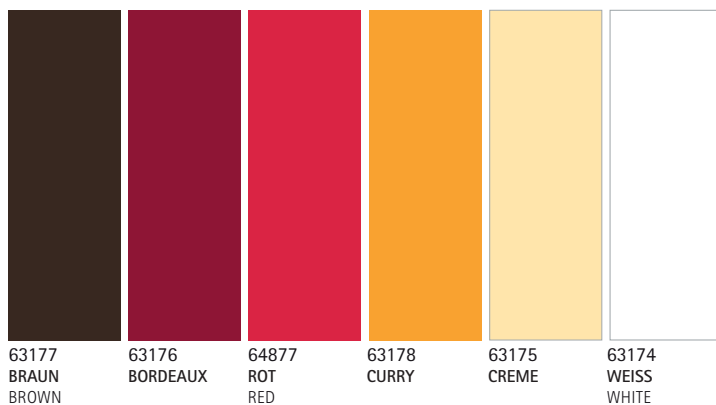

4.4 TISCHDECKEN/TABLE CLOTHS

100 x 100 cm