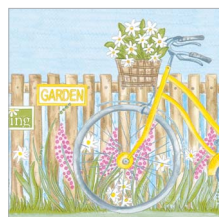

FABIENNE

Linclass
SERVIETTE/NAPKIN
33 x 33 cm, 1/4 Falz/fold